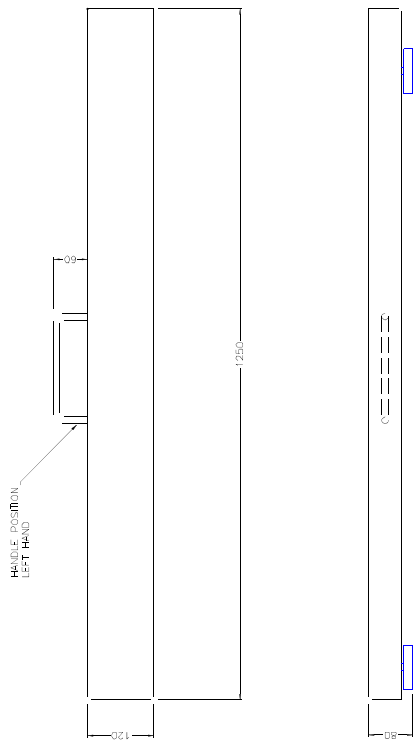

MILD STEEL & STAINLESS STEEL PALLET BEAMS

BS EN ISO9001 : 2000
FM 41405

MPB or SPB Pallet Beams

CONSTRUCTION
Mild Steel-MPB
Stainless Steel-SPB

FINISH
Powder Coat Golden Yellow
Bead Blast

Beam Sizes:

1200mm Long x 120mm Wide

Capacities:

600kg x 0.2kg
1500kg x 0.5kg
2000kg x 1kg
3000kg x 1kg

Beam Height

80mm

Levelling feet

2per BEAM

INDICATORS
Micro 500

For SPB
Or Battery Operation
For MPB

Cas2001

Micro 500

Stainless Steel Enclosure
Power Supply-Mains
Power Supply-Battery
Interfaces
Keyboard

IP65
100VAC-230VAC
9VDC
RS232C
lb/kg:Zero/Off:Net/Gross
Tare:On/Print

Micro 500

CAS 2001

Metal Enclosure
Power Supply-Mains
Interfaces
Keyboard