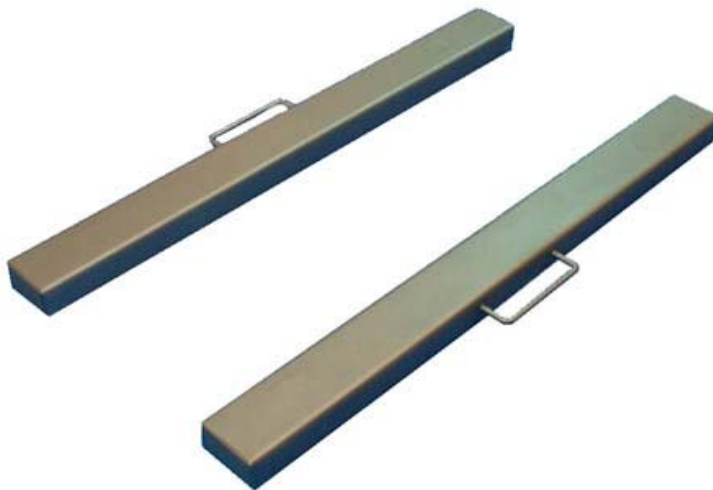

MILD STEEL & STAINLESS STEEL PALLET BEAMS

BS EN ISO9001 : 2000
FM 41405

MPB or SPB Pallet Beams

CONSTRUCTION
Mild Steel-MPB
Stainless Steel-SPB

FINISH
Powder Coat Golden Yellow
Bead Blast

Beam Sizes:

1200mm Long x 120mm Wide

Capacities:

600kg x 0.2kg
1500kg x 0.5kg
2000kg x 1kg
3000kg x 1kg

Beam Height

80mm

Levelling feet

2per BEAM

INDICATORS
Micro 500

For SPB
Or Battery Operation
For MPB

Cas2001

Micro 500

Stainless Steel Enclosure
Power Supply-Mains
Power Supply-Battery
Interfaces
Keyboard

IP65
100VAC-230VAC
9VDC
RS232C
lb/kg:Zero/Off:Net/Gross
Tare:On/Print

Micro 500

CAS 2001

Metal Enclosure
Power Supply-Mains
Interfaces
Keyboard